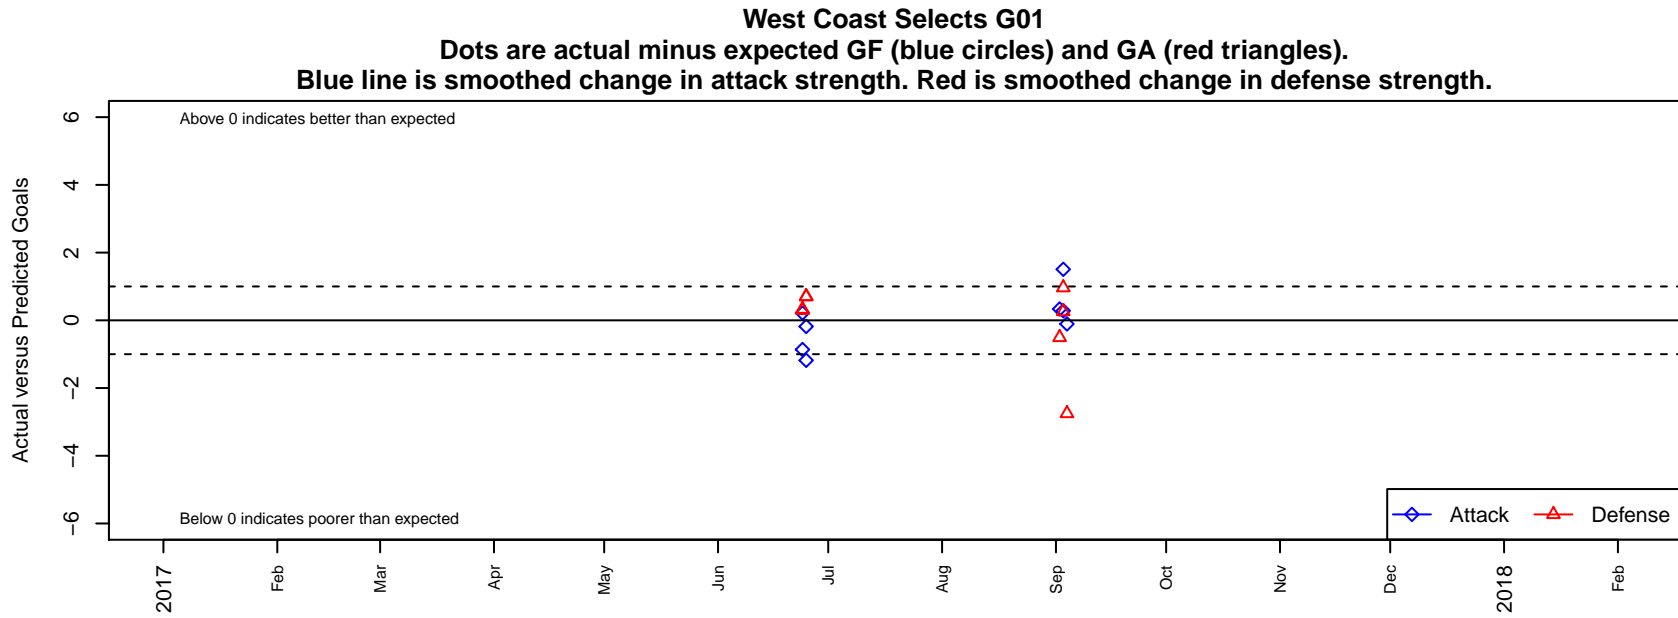

West Coast Selects G01

, BC
G01 total strength=1828
attack=44.16 defense=28.1

alt names used:

Venues played:
2017 RVS Classic GU16-17
2017 SX Cup U17/U18 Metro - Tier 2 U17

**attack and defense variance (black dot)
relative to other teams
and top 10 in region**

**attack and defense rating
relative to others at age
and all opponents in last 13 months**

Performance relative to 13 month average

Performance relative to 13 month average

date	home		away		venue	pred.home	pred.away
2017-09-04	NSGSC Metro G00	5	West Coast Selects G01	1	2017 SX Cup U17/U18 Metro – Tier 2 U17	2.25	1.11
2017-09-03	Pinnacles FC G00	1	West Coast Selects G01	1	2017 SX Cup U17/U18 Metro – Tier 2 U17	1.97	0.72
2017-09-03	Delta Coastal Selects G01	0	West Coast Selects G01	4	2017 SX Cup U17/U18 Metro – Tier 2 U17	0.26	2.49
2017-09-02	NSGSC Metro G01	2	West Coast Selects G01	1	2017 SX Cup U17/U18 Metro – Tier 2 U17	1.50	0.67
2017-06-25	West Coast Selects G01	2	RV Slammers Orange G02	0	2017 RVS Classic GU16-17	2.18	0.70
2017-06-25	West Coast Selects G01	1	RV Slammers Orange G02	0	2017 RVS Classic GU16-17	2.18	0.70
2017-06-24	West Coast Selects G01	4	FWFC Blue G01	0	2017 RVS Classic GU16-17	4.86	0.33
2017-06-24	RSA Elite G01	0	West Coast Selects G01	5	2017 RVS Classic GU16-17	0.30	4.78