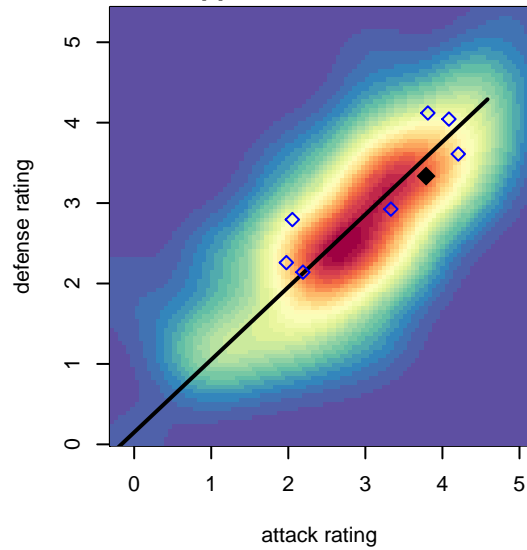

West Coast Selects G01

, BC
G01 total strength=1828
attack=44.16 defense=28.1

alt names used:

Venues played:
2017 RVS Classic GU16-17
2017 SX Cup U17/U18 Metro - Tier 2 U17

**attack and defense variance (black dot)
relative to other teams
and top 10 in region**

**attack and defense rating
relative to others at age
and all opponents in last 13 months**

Performance relative to 13 month average

Performance relative to 13 month average

date	home		away		venue	pred.home	pred.away
2017-09-04	NSGSC Metro G00	5	West Coast Selects G01	1	2017 SX Cup U17/U18 Metro – Tier 2 U17	2.25	1.11
2017-09-03	Pinnacles FC G00	1	West Coast Selects G01	1	2017 SX Cup U17/U18 Metro – Tier 2 U17	1.97	0.72
2017-09-03	Delta Coastal Selects G01	0	West Coast Selects G01	4	2017 SX Cup U17/U18 Metro – Tier 2 U17	0.26	2.49
2017-09-02	NSGSC Metro G01	2	West Coast Selects G01	1	2017 SX Cup U17/U18 Metro – Tier 2 U17	1.50	0.67
2017-06-25	West Coast Selects G01	2	RV Slammers Orange G02	0	2017 RVS Classic GU16-17	2.18	0.70
2017-06-25	West Coast Selects G01	1	RV Slammers Orange G02	0	2017 RVS Classic GU16-17	2.18	0.70
2017-06-24	West Coast Selects G01	4	FWFC Blue G01	0	2017 RVS Classic GU16-17	4.86	0.33
2017-06-24	RSA Elite G01	0	West Coast Selects G01	5	2017 RVS Classic GU16-17	0.30	4.78