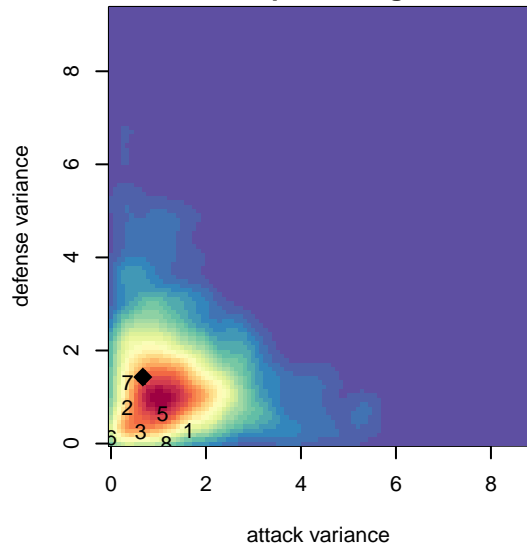

West Coast Selects G01

, BC
G01 total strength=1828
attack=44.16 defense=28.1

alt names used:

Venues played:
2017 RVS Classic GU16-17
2017 SX Cup U17/U18 Metro - Tier 2 U17

**attack and defense variance (black dot)
relative to other teams
and top 10 in region**